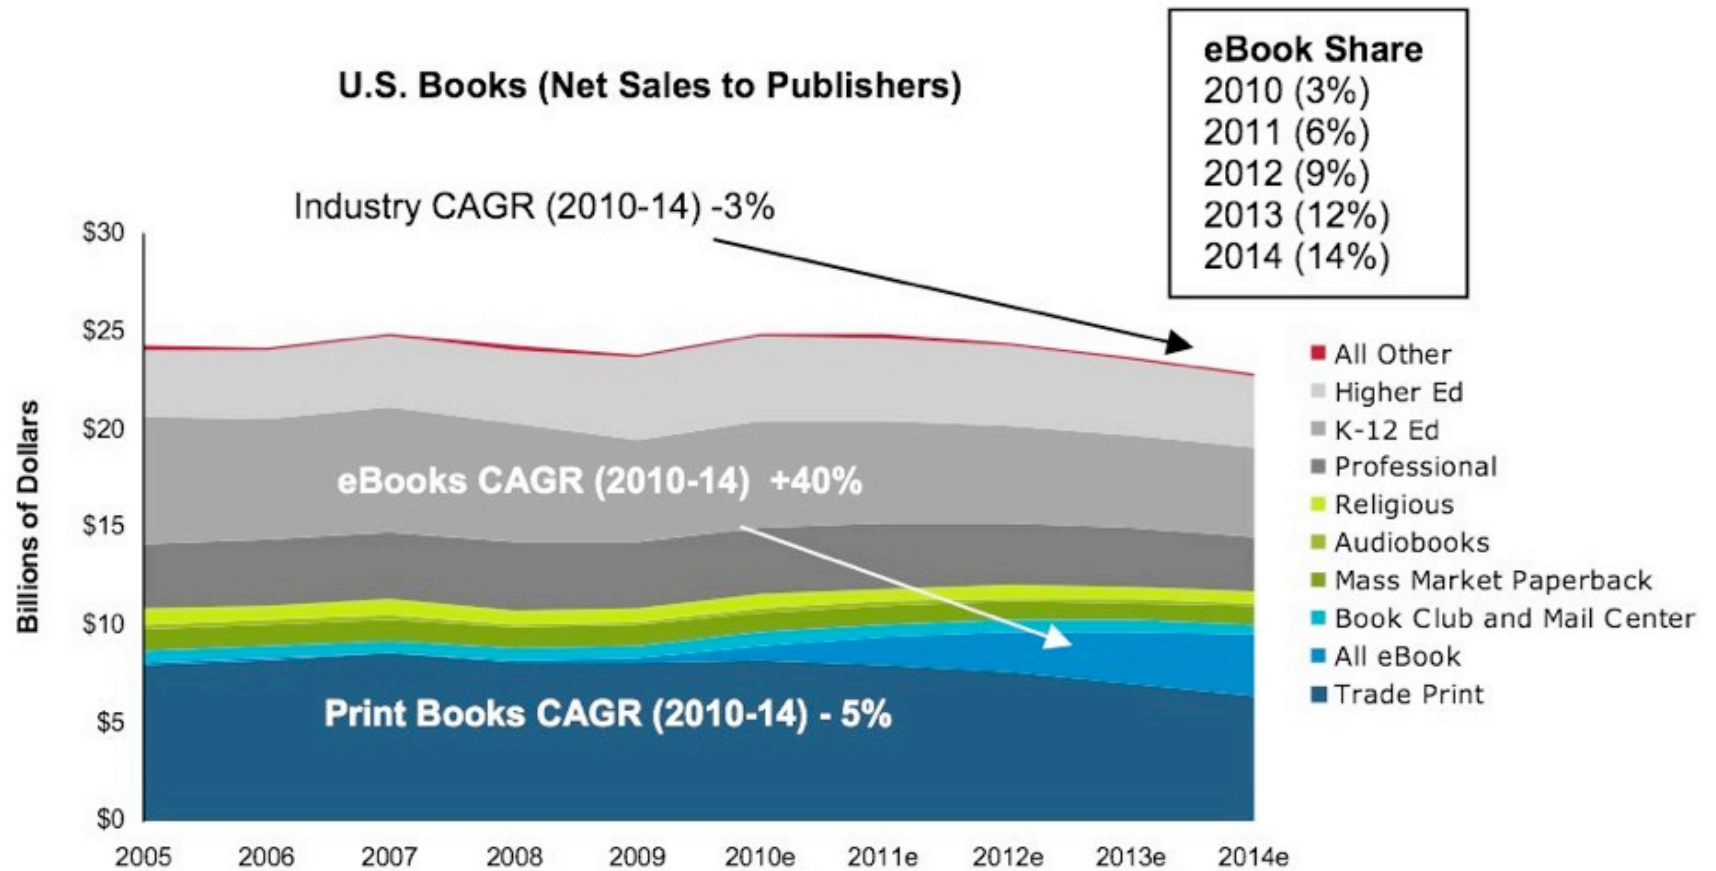

iPad 20:05 79%

ABSTRACT - Consumer Platforms Q2 2011 Topical Report - E-Book Readers

www.isuppli.com/Abstract/P14057_20110420150920.pdf

Box.net Wildstrom YouTube AKO Read Later Laanen MobileMe YouSendIt Weerkamer JAAH VerkeersInfo Google