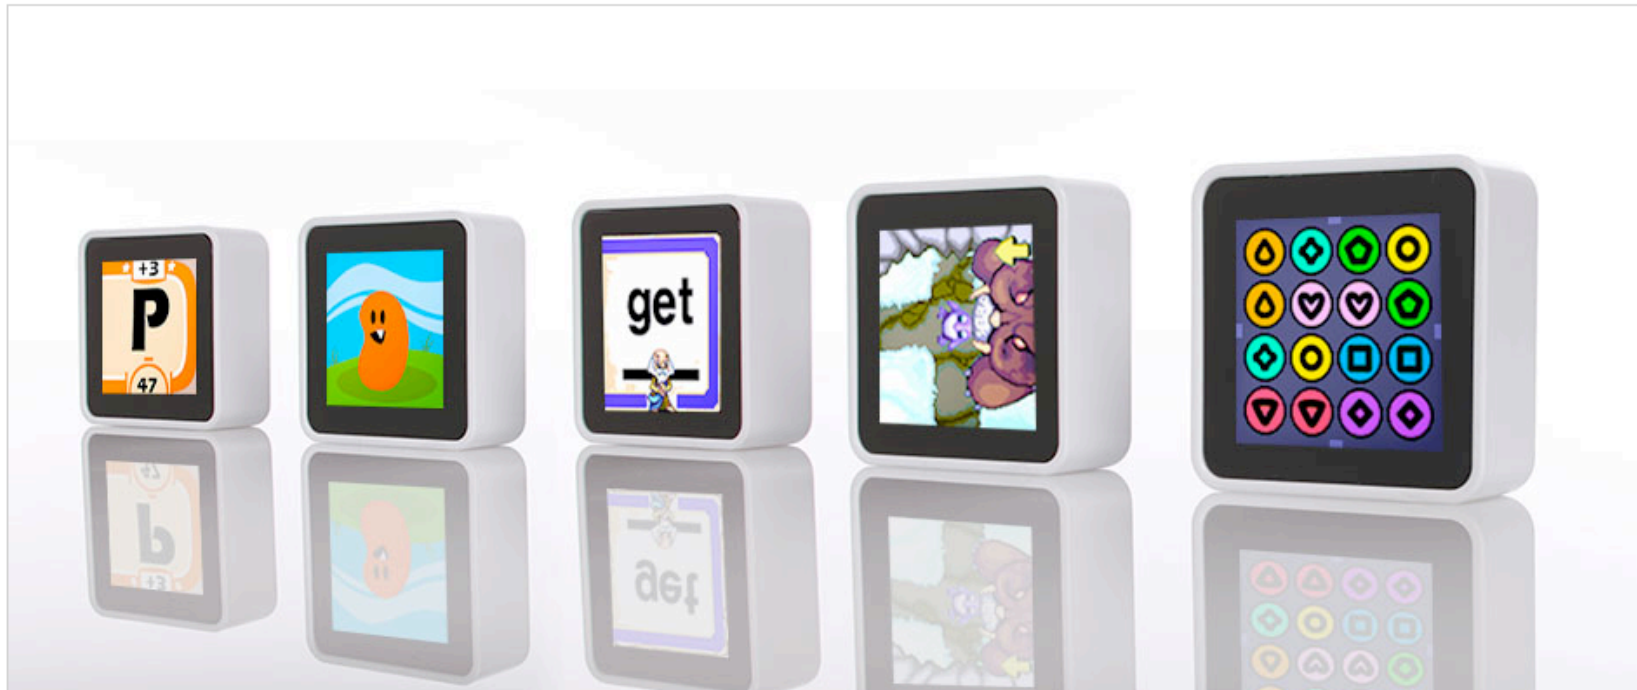

spelen in de toekomst ?