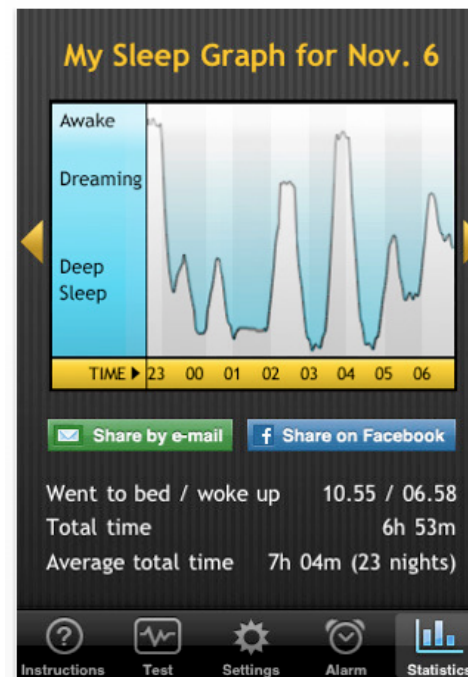

rustig slapen en wakker worden