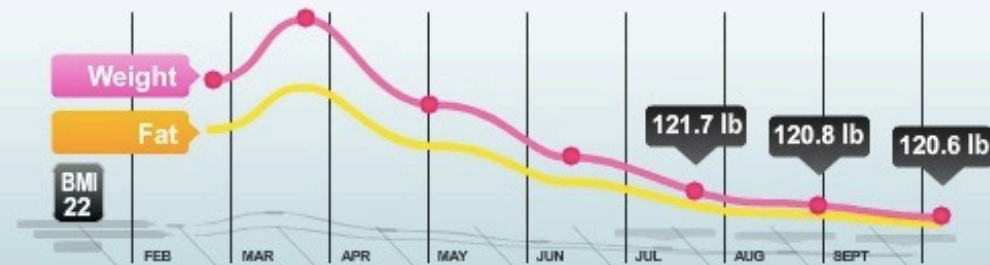

The WiFi Body Scale

Monitor your health. For the long term.

Hans Appel

rustig slapen en wakker worden

① sleep with zeo

Every morning when you wake up, see **how long** and **how well** you slept right at your bedside.