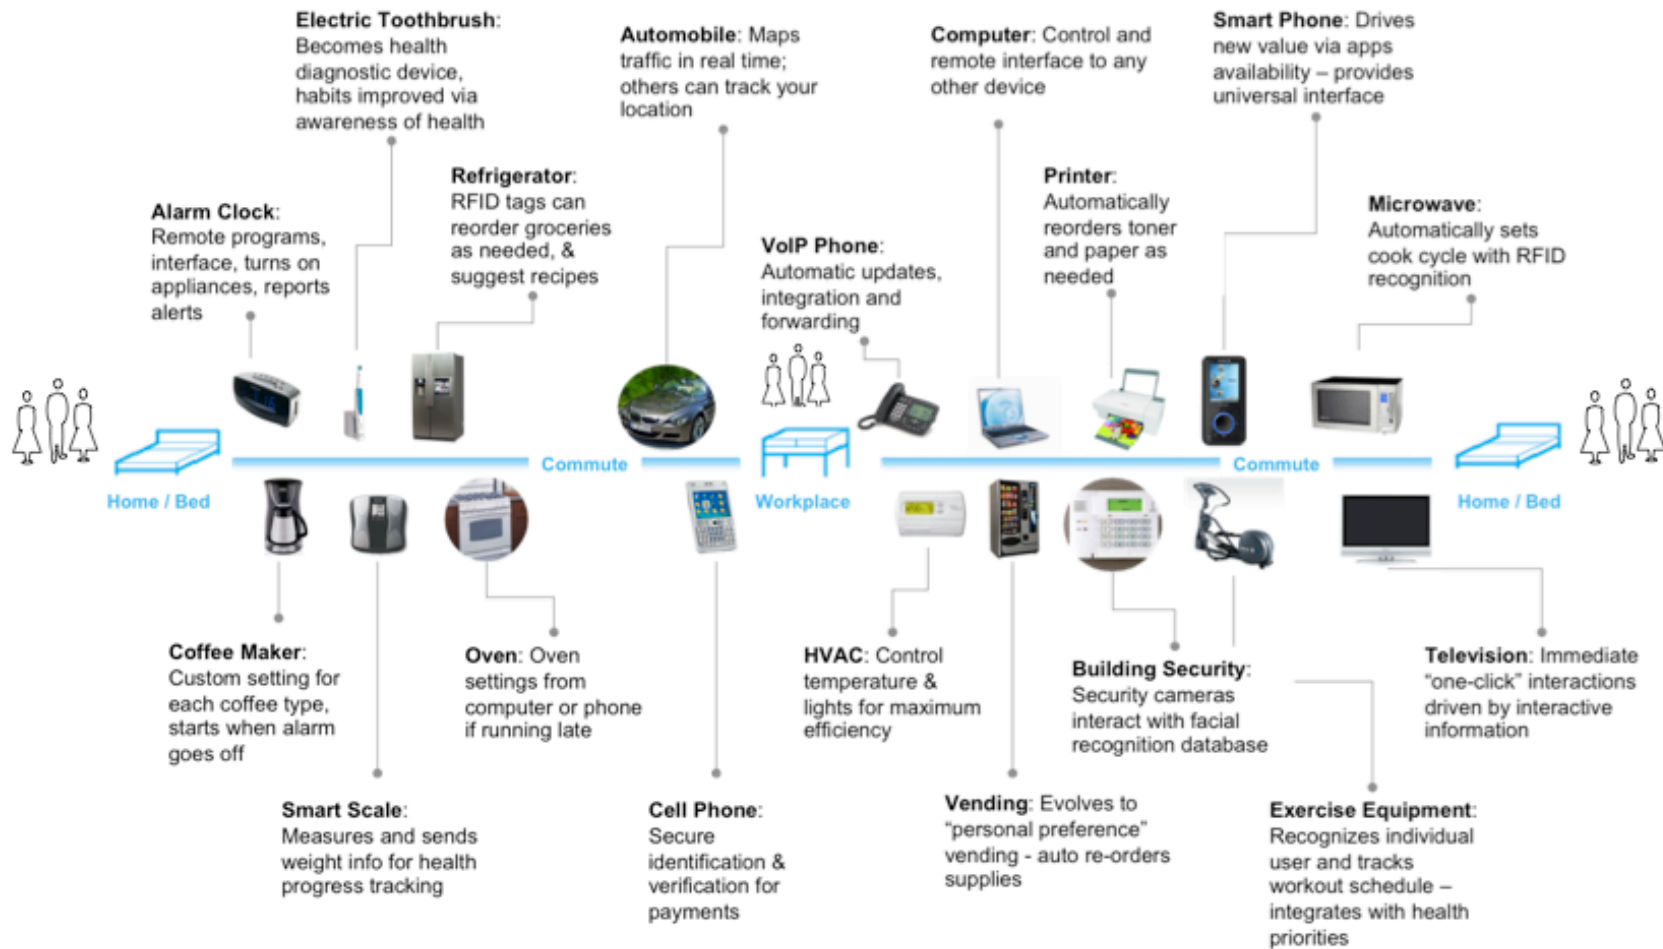

The Interactions & Relationships Between & Amongst Devices, People & Systems

Will Drive Future Differentiation - Not Just Features & Isolated Capabilities

intelligente koelkast

intelligente weegschaal

[Video demo >](#)

The WiFi Body Scale

Monitor your health. For the long term.

Hans Appel

rustig slapen en wakker worden

① sleep with zeo

Every morning when you wake up, see **how long** and **how well** you slept right at your bedside.